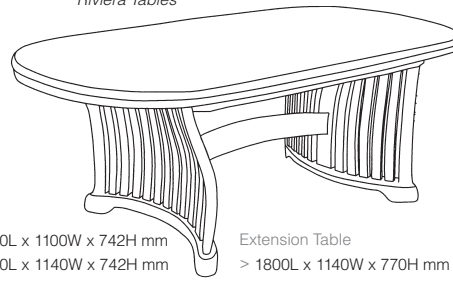

MADE IN  
NEW ZEALAND

ECO  
protect

Intalock  
drawers

Whisper  
smooth

TUFF  
coat

riviera  
DESIGN COLLECTION

Riviera Tables

- > 1800L x 1100W x 742H mm
- > 2000L x 1140W x 742H mm
- > 2200L x 1160W x 742H mm
- > 2400L x 1180W x 742H mm

Extension Table  
> 1800L x 1140W x 770H mm  
opens to 2350L x 1140W mm

Riviera Coffee Tables

- > 1200L x 700W x 450H mm
- > 1400L x 800W x 450H mm
- > 750L x 750W x 450H mm

Riviera Hall Tables

> 1400L x 450W x 770H mm

Riviera Buffets

- > 1200L x 530D x 820H mm
- > 1600L x 465D x 820H mm
- > 1900L x 465D x 820H mm

1200 mm

1600 & 1900 mm

Riviera Bookcases

> 1100W x 1015H x 330D mm  
> 2 x glass doors option

> 1600W x 1015H x 330D mm  
> 4 x glass doors option