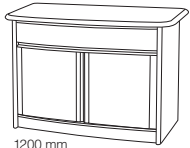

MADE IN  
NEW ZEALAND

ECO  
protect

Intalock  
drawers

Whisper  
smooth

TUFF  
coat

riviera  
DESIGN COLLECTION

Riviera Tables

- > 1800L x 1100W x 742H mm
- > 2000L x 1140W x 742H mm
- > 2200L x 1160W x 742H mm
- > 2400L x 1180W x 742H mm

Extension Table  
> 1800L x 1140W x 770H mm  
opens to 2350L x 1140W mm

Riviera Coffee Tables

- > 1200L x 700W x 450H mm
- > 1400L x 800W x 450H mm
- > 750L x 750W x 450H mm

Riviera Hall Tables

> 1400L x 450W x 770H mm

Riviera Buffets

- > 1200L x 530D x 820H mm
- > 1600L x 465D x 820H mm
- > 1900L x 465D x 820H mm

1200 mm

1600 & 1900 mm

Riviera Bookcases

> 1100W x 1015H x 330D mm  
> 2 x glass doors option

> 1600W x 1015H x 330D mm  
> 4 x glass doors option