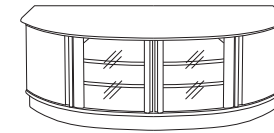

1520 Riviera Entertainment Unit
> 1520L x 660D x 610H mm