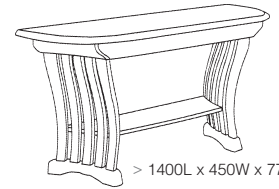

Riviera Hall Tables

> 1400L x 450W x 770H mm

Riviera Buffets

- > 1200L x 530D x 820H mm
- > 1600L x 465D x 820H mm
- > 1900L x 465D x 820H mm