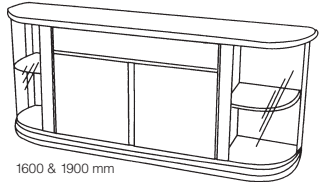

MADE IN  
NEW ZEALAND

ECO  
protect

Intalock  
drawers

Whisper  
smooth

TUFF  
coat

riviera  
DESIGN COLLECTION

Riviera Tables

- > 1800L x 1100W x 742H mm
- > 2000L x 1140W x 742H mm
- > 2200L x 1160W x 742H mm
- > 2400L x 1180W x 742H mm

Extension Table  
> 1800L x 1140W x 770H mm  
opens to 2350L x 1140W mm

Riviera Coffee Tables

- > 1200L x 700W x 450H mm
- > 1400L x 800W x 450H mm
- > 750L x 750W x 450H mm

Riviera Hall Tables

> 1400L x 450W x 770H mm

Riviera Buffets

- > 1200L x 530D x 820H mm
- > 1600L x 465D x 820H mm
- > 1900L x 465D x 820H mm

1200 mm

1600 & 1900 mm

Riviera Bookcases

> 1100W x 1015H x 330D mm  
> 2 x glass doors option

> 1600W x 1015H x 330D mm  
> 4 x glass doors option