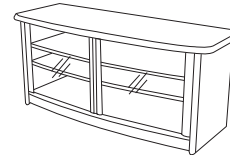

1500 Riviera Entertainment Unit
> 1500L x 550D x 660H mm