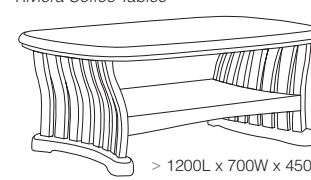

Riviera Coffee Tables

- > 1200L x 700W x 450H mm
- > 1400L x 800W x 450H mm
- > 750L x 750W x 450H mm